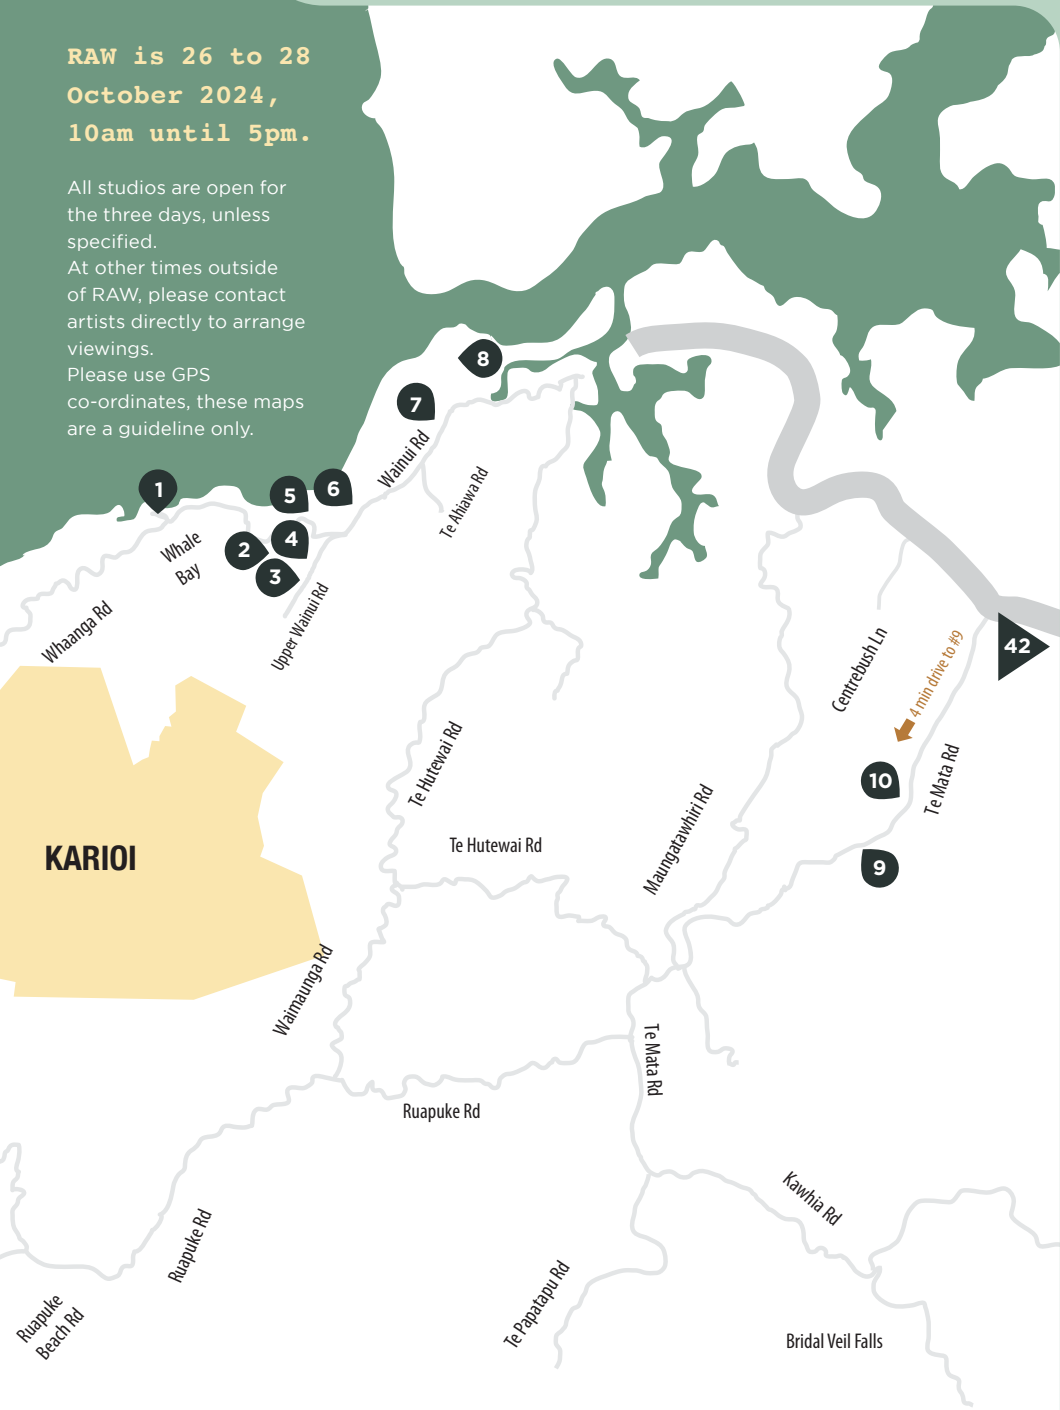

# Wider Whaingaroa Area

RAW is 26 to 28  
October 2024,  
10am until 5pm.

All studios are open for the three days, unless specified.  
At other times outside of RAW, please contact artists directly to arrange viewings.  
Please use GPS co-ordinates, these maps are a guideline only.

# Raglan Township

# Artist Locations

## KEY ICONS

-  PARKING
-  RAGLAN HOLIDAY PARK
-  OLD SCHOOL ARTS CENTRE
-  PUBLIC TOILETS
-  TONY SLY POTTERY
-  ATM