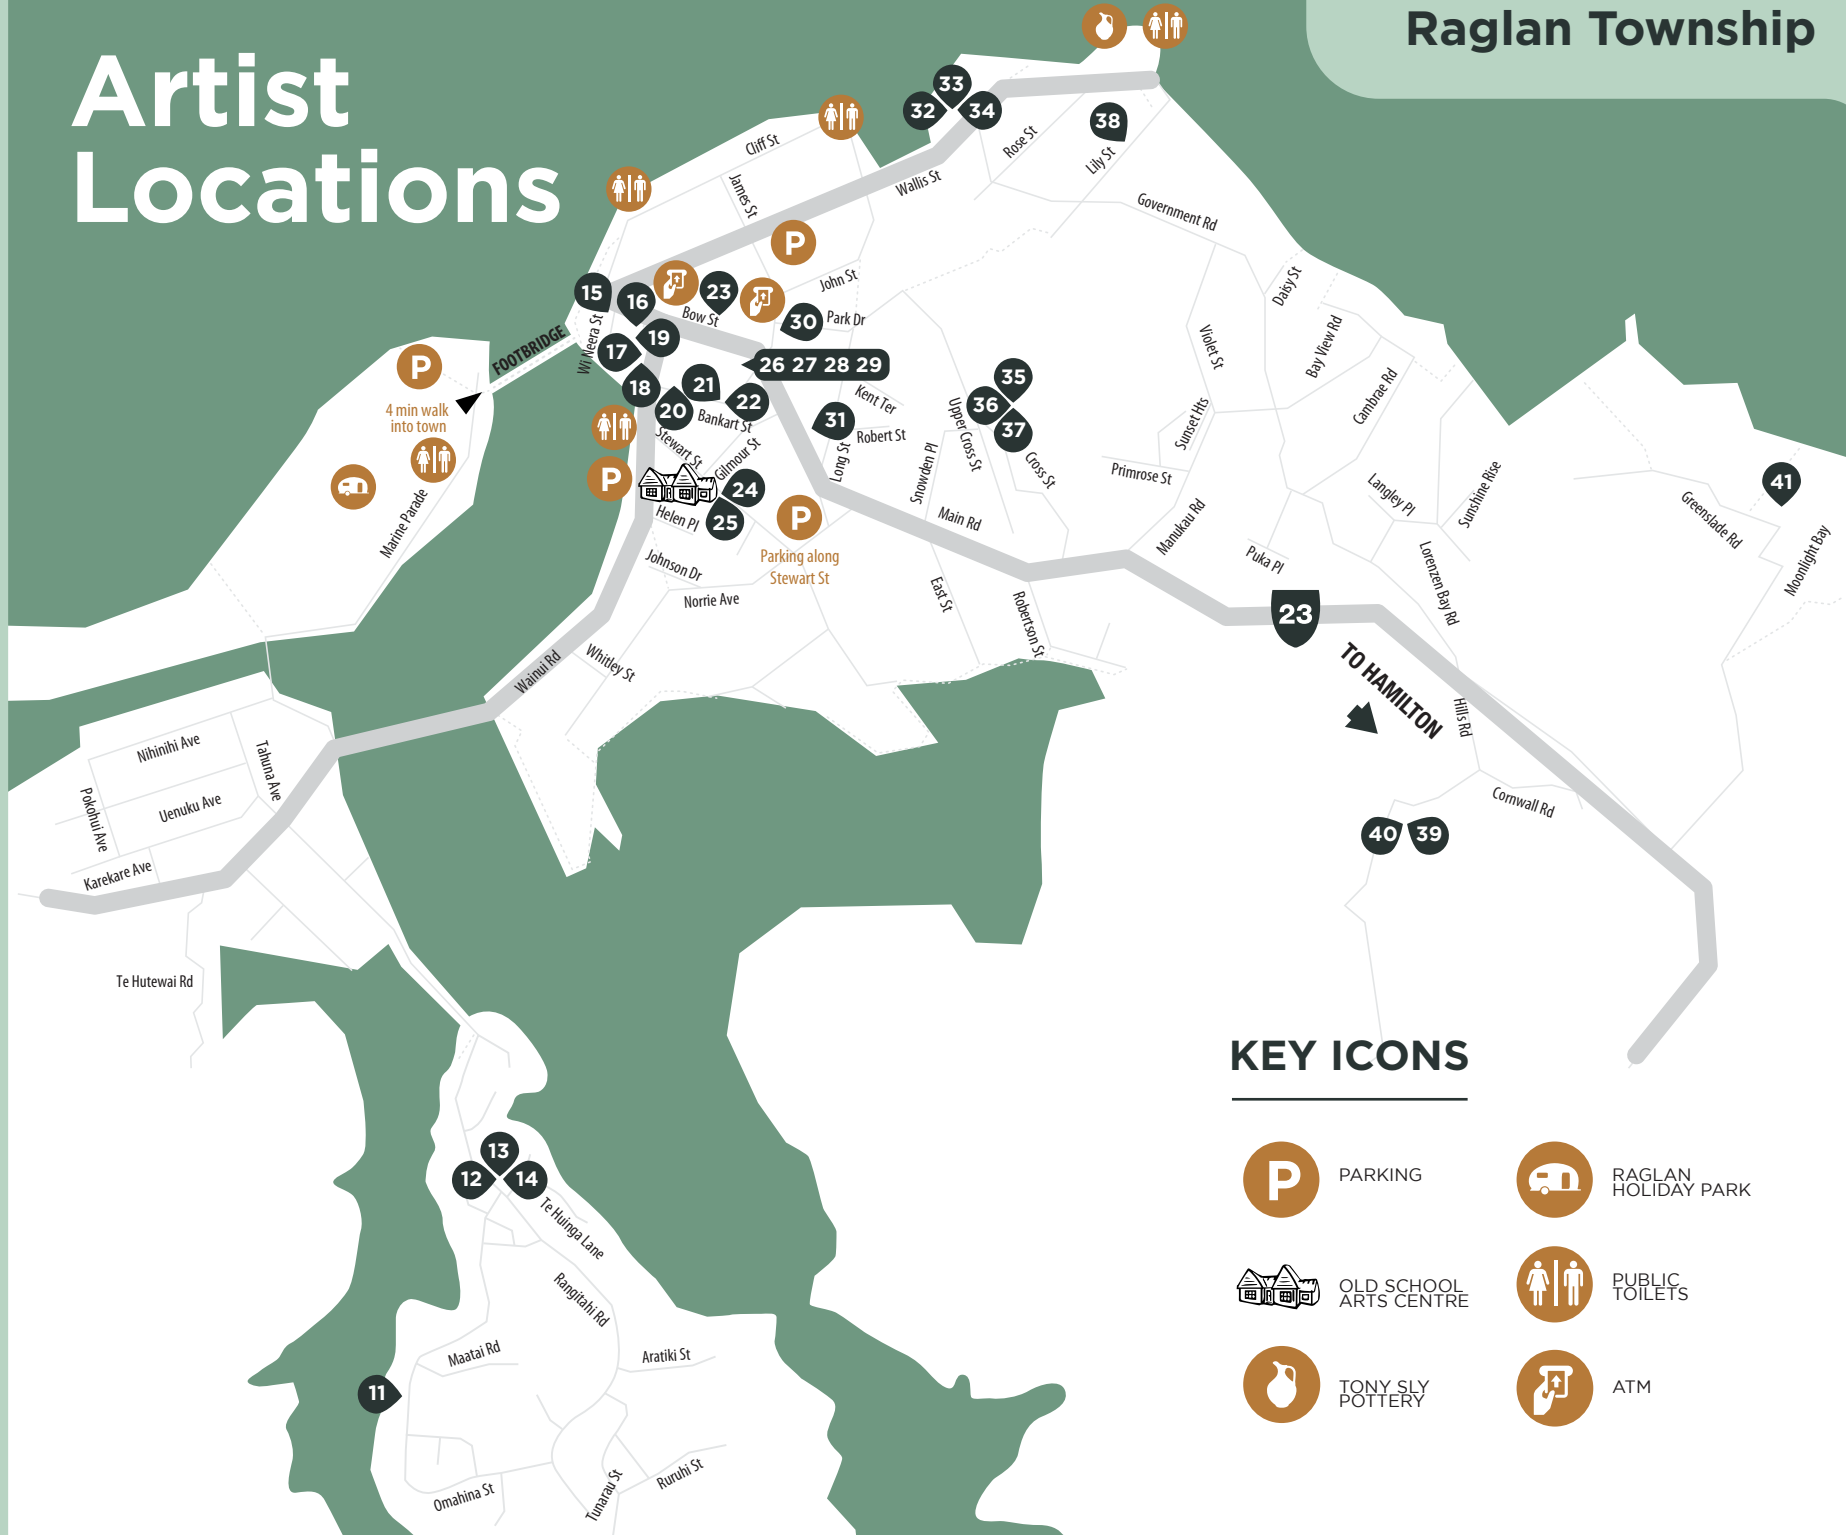

# Wider Whaingaroa Area

RAW is 26 to 28  
October 2024,  
10am until 5pm.

All studios are open for the three days, unless specified.  
At other times outside of RAW, please contact artists directly to arrange viewings.  
Please use GPS co-ordinates, these maps are a guideline only.

# Raglan Township

# Artist Locations

## KEY ICONS

-  PARKING
-  RAGLAN HOLIDAY PARK
-  OLD SCHOOL ARTS CENTRE
-  PUBLIC TOILETS
-  TONY SLY POTTERY
-  ATM